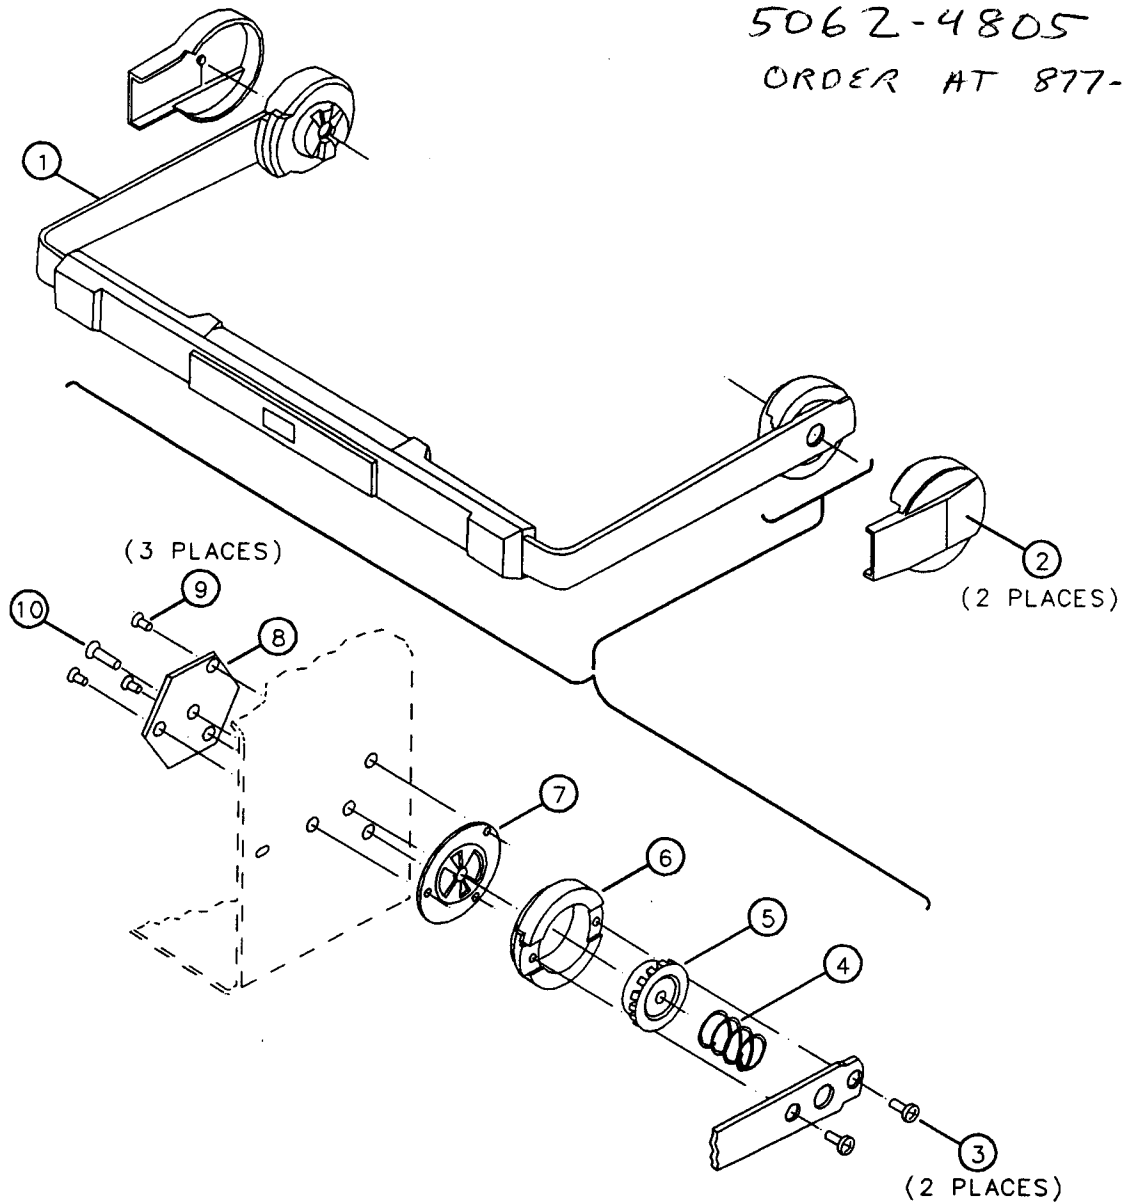

FRONT COVER PART #
 5062-4805 \$175
 ORDER AT 877-447-7278

Item	HP Part Number	CD	Description
1	5041-8911	1	HANDLE
2	5041-8912	2	TRIM CAP
3	0515-1114	2	SCREW-MACH M4×0.7 10MM-LG PAN-HD
4	1460-2164	8	SPRING-CPR
5	5021-6343	7	RING GEAR
6	5021-6344	8	SOCKET GEAR
7	5021-8667	2	HANDLE PLATE
8	5001-8728	4	BACKUP PLATE
9	0515-1367	0	SCREW-MACH M4×0.7 8MM-LG FLH-HD
10	0515-1133	5	SCREW-MACH M5×0.8 16MM-LG

Figure 5-1. Spectrum Analyzer Parts Identification, Handle Assembly